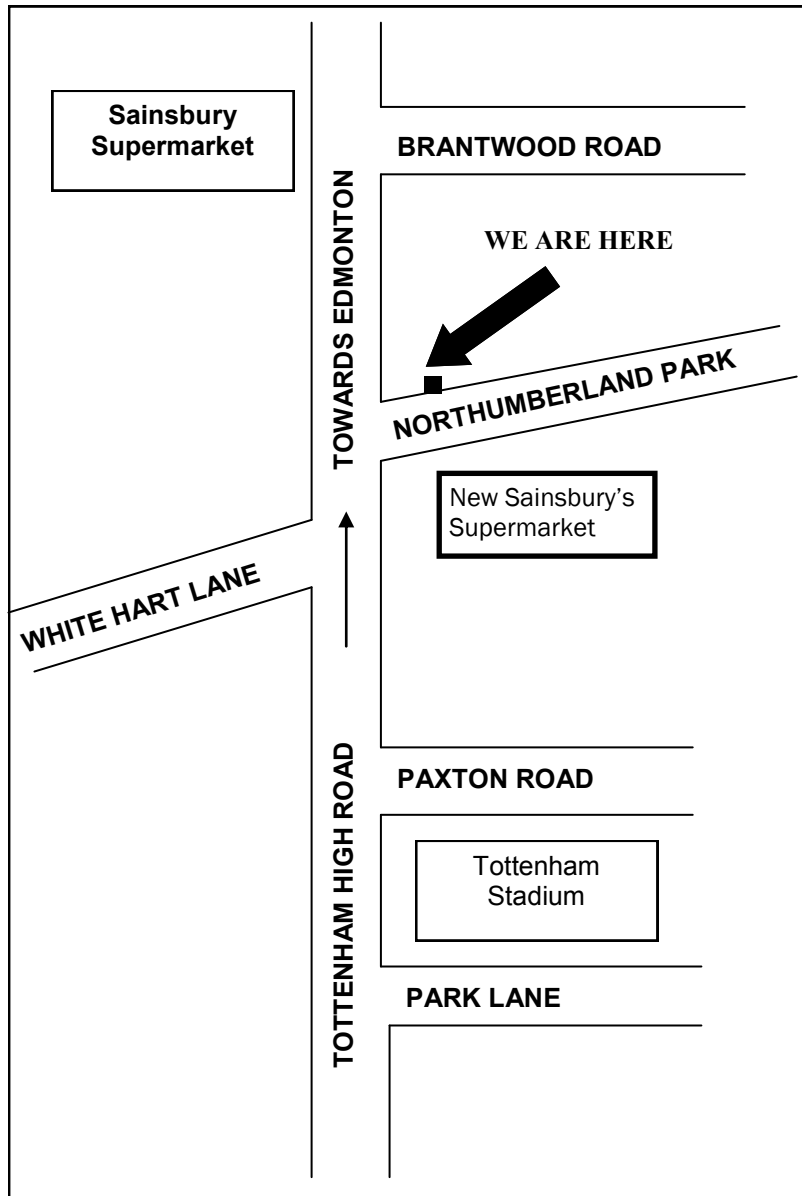

**PAYMENT BY INSTALMENTS WELCOME !!!
ALL GARMENTS ARE OF THE HIGHEST QUALITY**

HOW TO LOCATE US

BY BUS

W3, 279, 149,
259 & 349

BY BRITISH RAIL

WHITE HART LANE STATION
NORTHUMBERLAND PARK STATION

Opening Hours